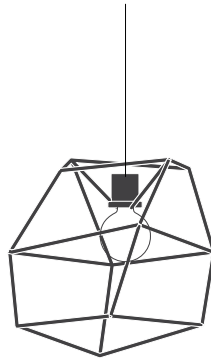

Iacoli & McAllister

SMALL SPICA

12"

10"

12"

POWDER COAT

Black / White

PLATED

Brass / Copper / Chrome

Materials / Finishes

Powder coated or plated steel pendant.
Textile electrical cable.

Year Designed

2011

Country of Manufacture

United States

Dimensions

Approx. 12" x 10" x 12"

Weight

2lbs / .90kg

Bulb

3" white globe
100 watt bulb / dimmer recommended
60 watt or lower / no dimmer

Certification

UL and cUL listed.
To specify 270 volt fixtures for commercial projects,
please inquire.