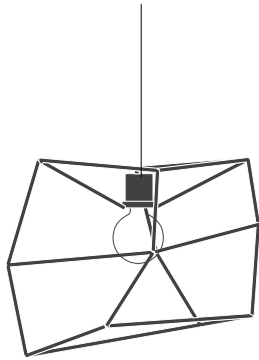

Iacoli & McAllister

SMALL SPICA

12"

10"

12"

POWDER COAT

Black / White

PLATED

Brass / Copper / Chrome

Materials / Finishes

Powder coated or plated steel pendant.
Textile electrical cable.

Year Designed

2011

Country of Manufacture

United States

Dimensions

Approx. 12" x 10" x 12"

Weight

2lbs / .90kg

Bulb

3" white globe
100 watt bulb / dimmer recommended
60 watt or lower / no dimmer

Certification

UL and cUL listed.
To specify 270 volt fixtures for commercial projects,
please inquire.