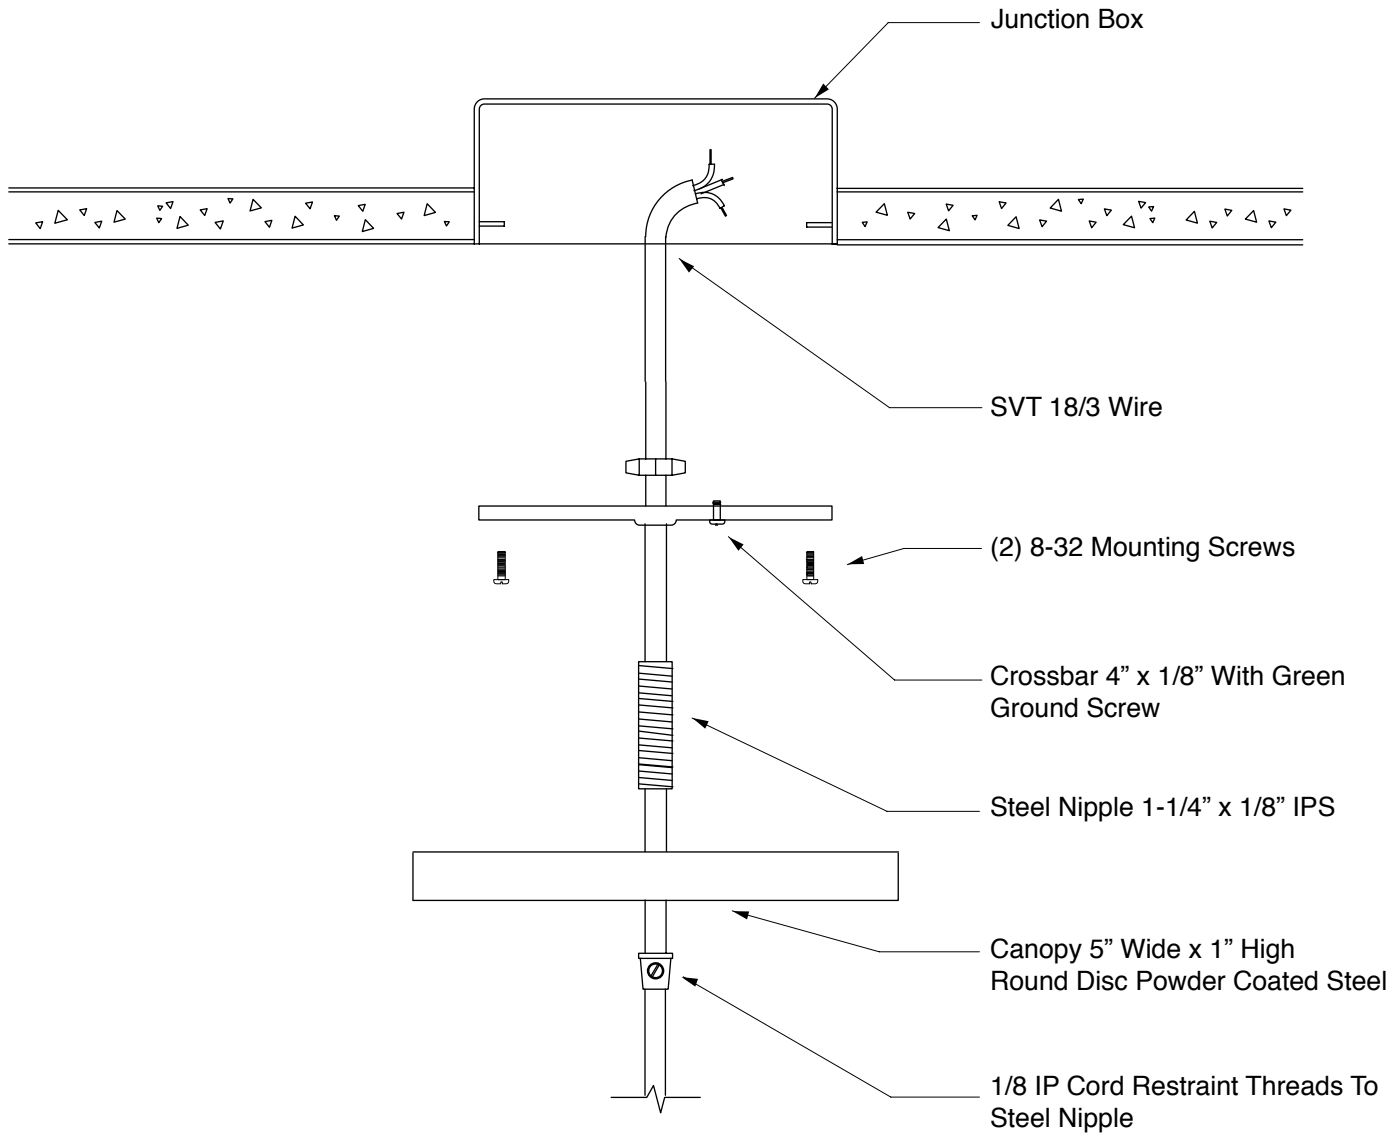

Approx. 12" x 10" x 12"

Weight

2lbs / .90kg

Bulb

3" white globe
100 watt bulb / dimmer recommended
60 watt or lower / no dimmer

Certification

UL and cUL listed.
To specify 270 volt fixtures for commercial projects,
please inquire.

Product Codes

Powder Coated

SmSp-1101 Black Fixture / White Cord
SmSp-1102 Black Fixture / Black Cord
SmSp-1103 White Fixture / White Cord

Plated

SmSp-1115 Brass Fixture / White Cord
SmSp-1116 Brass Fixture / Black Cord
SmSp-1117 Copper Fixture / White Cord
SmSp-1118 Copper Fixture / Black Cord
SmSp-1119 Chrome Fixture / White Cord
SmSp-1120 Chrome Fixture / Black Cord

*Please note that the UL sticker is on
the INSIDE of the canopy.

Iacoli & McAllister

SMALL SPICA INSTALLATION DIAGRAM

*Please note that the UL sticker is on the INSIDE of the canopy.