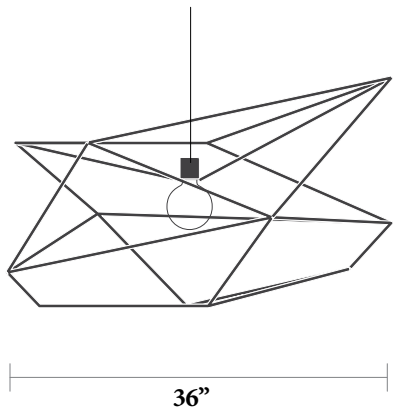

Iacoli & McAllister

LARGE SPICA

POWDER COAT

Black / White

PLATED

Brass / Copper / Chrome

Materials / Finshes

Powder coated or plated steel pendant.
Textile electrical cable.

Year Designed

2011

Country of Manufacture

United States

Dimensions

Approx. 36" x 24" x 19"

Weight

6lbs / 2.72kg

Bulb

3" white globe
100 watt bulb / dimmer recommended
60 watt or lower / no dimmer

Certification

UL and cUL listed.
To specify 270 volt fixtures for commercial projects,
please inquire.

Product Codes

Powder Coated

LrgSp-1101 Black Fixture / White Cord
LrgSp-1102 Black Fixture / Black Cord
LrgSp-1103 White Fixture / White Cord

Plated

LrgSp-1115 Brass Fixture / White Cord
LrgSp-1116 Brass Fixture / Black Cord
LrgSp-1117 Copper Fixture / White Cord
LrgSp-1118 Copper Fixture / Black Cord
LrgSp-1119 Chrome Fixture / White Cord
LrgSp-1120 Chrome Fixture / Black Cord

*Please note that the UL sticker is on
the INSIDE of the canopy.