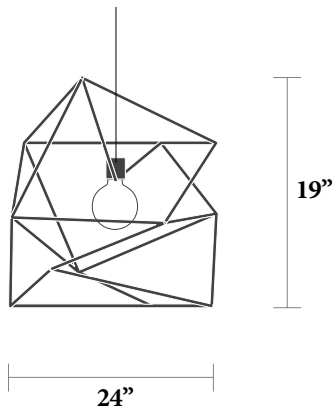

Iacoli & McAllister

LARGE SPICA

POWDER COAT

Black / White

PLATED

Brass / Copper / Chrome

Materials / Finshes

Powder coated or plated steel pendant.
Textile electrical cable.

Year Designed

2011

Country of Manufacture

United States

Dimensions

Approx. 36" x 24" x 19"

Weight

6lbs / 2.72kg

Bulb

3" white globe
100 watt bulb / dimmer recommended
60 watt or lower / no dimmer

Certification

UL and cUL listed.
To specify 270 volt fixtures for commercial projects,
please inquire.

Product Codes

Powder Coated

LrgSp-1101 Black Fixture / White Cord
LrgSp-1102 Black Fixture / Black Cord
LrgSp-1103 White Fixture / White Cord

Plated

LrgSp-1115 Brass Fixture / White Cord
LrgSp-1116 Brass Fixture / Black Cord
LrgSp-1117 Copper Fixture / White Cord
LrgSp-1118 Copper Fixture / Black Cord
LrgSp-1119 Chrome Fixture / White Cord
LrgSp-1120 Chrome Fixture / Black Cord

*Please note that the UL sticker is on
the INSIDE of the canopy.