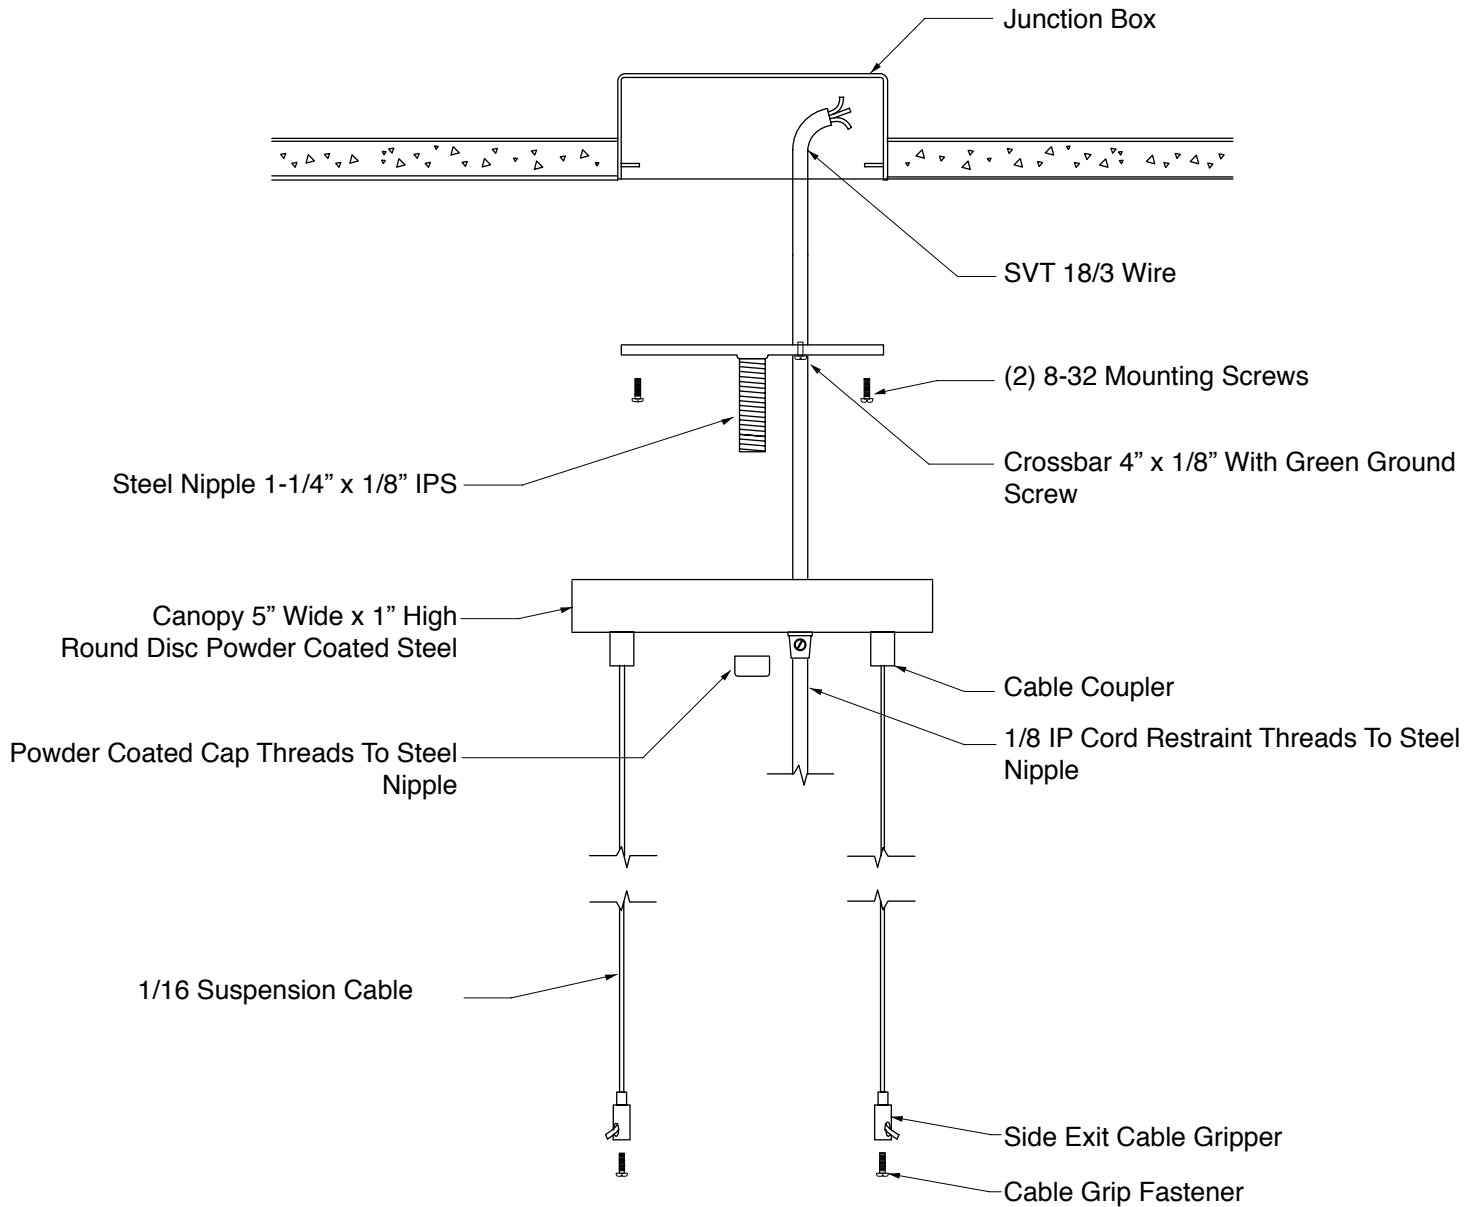

LrgSp-1101 Black Fixture / White Cord
LrgSp-1102 Black Fixture / Black Cord
LrgSp-1103 White Fixture / White Cord

Plated

LrgSp-1115 Brass Fixture / White Cord
LrgSp-1116 Brass Fixture / Black Cord
LrgSp-1117 Copper Fixture / White Cord
LrgSp-1118 Copper Fixture / Black Cord
LrgSp-1119 Chrome Fixture / White Cord
LrgSp-1120 Chrome Fixture / Black Cord

*Please note that the UL sticker is on
the INSIDE of the canopy.

Iacoli & McAllister

LARGE SPICA INSTALLATION DIAGRAM

*Please note that the UL sticker is on the INSIDE of the canopy.